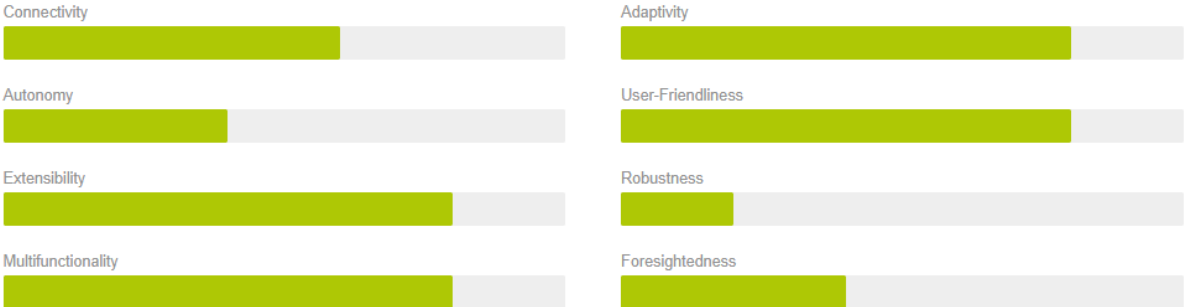

Interacting AR User Manual of a Final Product

For various applications, the smart product must have an interactive AR user guide of an end product.

VALUE STRATEGIES

EFFECTS

TECHNOLOGY TREES

Sensors

Data Processing