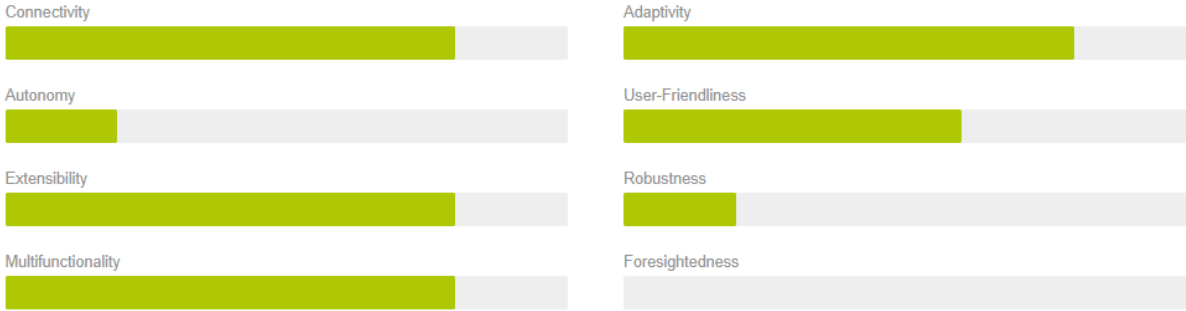

Interacting AR Troubleshooting of a Final Product

For various applications, the smart product must have an interacting AR troubleshooting of an end product.

VALUE STRATEGIES

EFFECTS

TECHNOLOGY TREES

Sensors