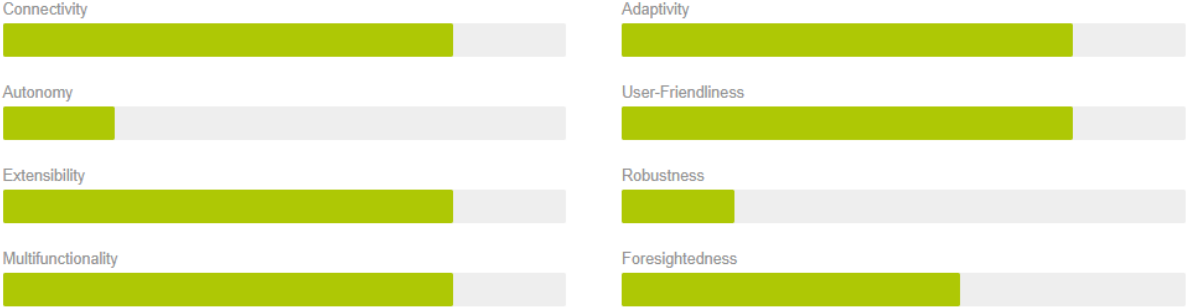

Interacting AR Error Analysis in Manufacturing

For various applications, the smart product must have an interacting AR error analysis in production.

VALUE STRATEGIES

EFFECTS

TECHNOLOGY TREES

Sensors

Data Processing