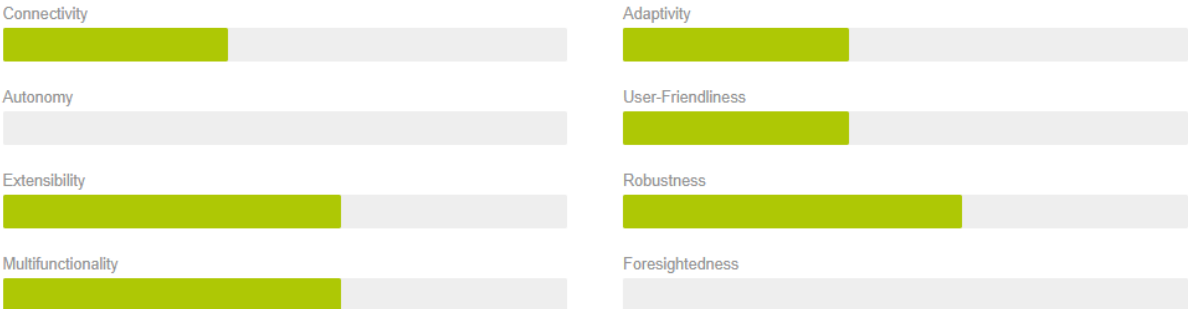

Displaying AR Troubleshooting of a Final Product

For various applications, the smart product must have an indicating AR troubleshooting of an end product.

VALUE STRATEGIES